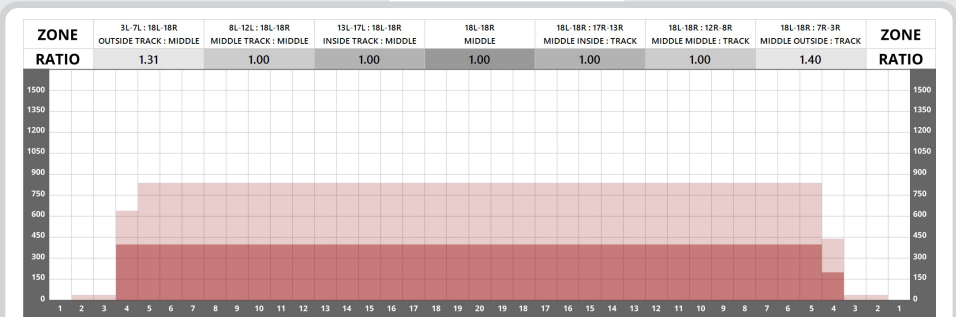

# 2021 PWBA SPOKANE OPEN

<b>DISTANCE:</b>	<b>45 FEET</b>	<b>VOLUME:</b>	<b>27.28 mL</b>
<b>RATIO:</b>	<b>1.4</b>	<b>FORWARD:</b>	<b>13 mL</b>
<b>DROP BRUSH:</b>	<b>45 FEET</b>	<b>REVERSE:</b>	<b>14.28 mL</b>
<b>TANKS:</b>	<b>Fire &amp; Ice</b>	<b>PUMP:</b>	<b>40µL</b>

### FORWARD LOADS DATA

#	START	STOP	LOADS	MICS	SPEED	BUFF	TANK	DISTANCE	T.OIL
1	4L	4R	5	40	18	3	A - Fire	0 → 10	6,600
2	4L	5R	5	40	22	3	A - Fire	10 → 25	6,400
3	2L	2R	0	40	22	3	A - Fire	25 → 42	0
4	2L	2R	0	40	10	3	A - Fire	42 → 45	0

### REVERSE LOADS DATA

#	START	STOP	LOADS	MICS	SPEED	BUFF	TANK	DISTANCE	T.OIL
1	2L	2R	0	40	30	3	A - Fire	45 → 33	0
2	5L	5R	5	40	18	3	A - Fire	33 → 20	6,200
3	4L	4R	5	40	14	3	A - Fire	20 → 11	6,600
4	2L	2R	1	40	14	3	A - Fire	11 → 9	1,480
5	2L	2R	0	40	10	3	A - Fire	9 → 0	0